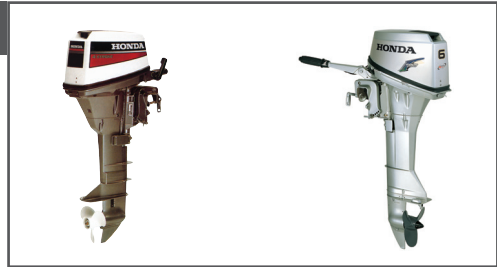

Impeller & pump kits

Application: BF6A / BF8A / BF 9.9A / BF15A

Part Number	Specification
06192-ZV4-000	Impeller service Kit
06193-ZV4-000	Water Pump Rebuild Kit