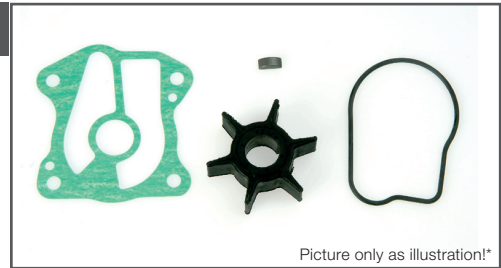

Miscellaneous

Impeller service kits

Description: For general or annual servicing / repair

Picture only as illustration!

Water pump rebuild kit

Description: For rebuild and repair.

Picture only as illustration!

Impeller & pump kits

Application: BF5A

Part Number	Specification	Comments
06192-ZV1-C00	Impeller service Kit	Also suitable for use with BF4.5
06193-ZV1-000	Water Pump Rebuild Kit	Also suitable for use with BF4.5

Impeller & pump kits

Application: BF8D / BF10D / BF15D / BF20D

Part Number	Specification	Comments
06192-ZW9-000	Impeller service Kit	
06193-ZW9-020	Water Pump Rebuild Kit	
06192-ZW9-A30	Impeller service Kit	Extra Long Shaft (X Type)
06193-ZW9-A32	Water Pump Rebuild Kit	Extra Long Shaft (X Type)