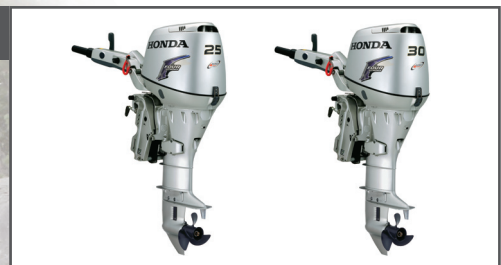

Impeller & pump kits

Application: BF5A

Part Number	Specification	Comments
06192-ZV1-C00	Impeller service Kit	Also suitable for use with BF4.5
06193-ZV1-000	Water Pump Rebuild Kit	Also suitable for use with BF4.5

Impeller & pump kits

Application: BF8D / BF10D / BF15D / BF20D

Part Number	Specification	Comments
06192-ZW9-000	Impeller service Kit	
06193-ZW9-020	Water Pump Rebuild Kit	
06192-ZW9-A30	Impeller service Kit	Extra Long Shaft (X Type)
06193-ZW9-A32	Water Pump Rebuild Kit	Extra Long Shaft (X Type)

Impeller & pump kits

Application: BF25D / BF30D / BF20A 3 Cyl

Part Number	Specification	Comments
06192-ZV7-000	Impeller service Kit	
06193-ZV7-020	Water Pump Rebuild Kit	

Miscellaneous

Impeller & pump kits