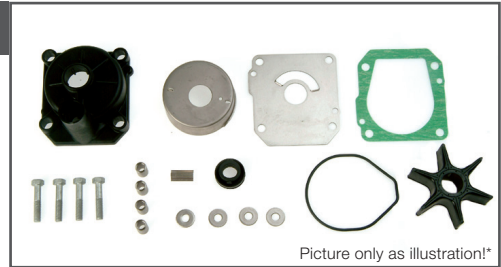

Miscellaneous

Impeller service kits

Description: For general or annual servicing / repair

Picture only as illustration!

Water pump rebuild kit

Description: For rebuild and repair.

Picture only as illustration!

Impeller & pump kits

Application: BF5A

Part Number	Specification	Comments
06192-ZV1-C00	Impeller service Kit	Also suitable for use with BF4.5
06193-ZV1-000	Water Pump Rebuild Kit	Also suitable for use with BF4.5

Impeller & pump kits

Application: BF8D / BF10D / BF15D / BF20D

Part Number	Specification	Comments
06192-ZW9-000	Impeller service Kit	
06193-ZW9-020	Water Pump Rebuild Kit	
06192-ZW9-A30	Impeller service Kit	Extra Long Shaft (X Type)
06193-ZW9-A32	Water Pump Rebuild Kit	Extra Long Shaft (X Type)

Impeller & pump kits

Application: BF25D / BF30D / BF20A 3 Cyl

Part Number	Specification	Comments
06192-ZV7-000	Impeller service Kit	
06193-ZV7-020	Water Pump Rebuild Kit	

Miscellaneous

Impeller & pump kits