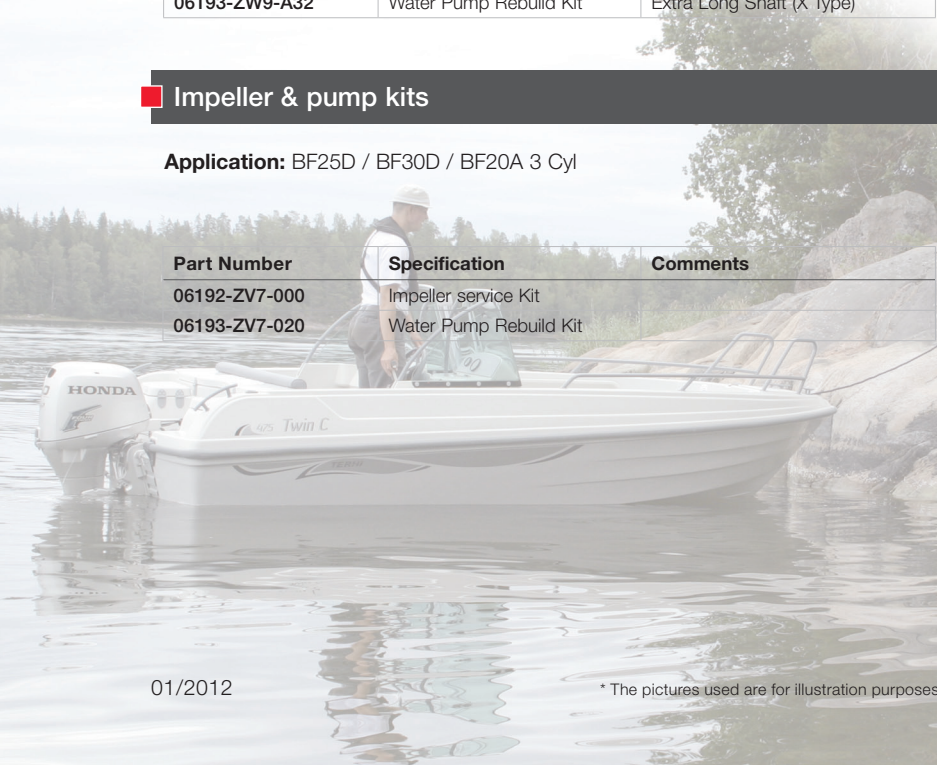

Impeller & pump kits

Application: BF5A

Part Number	Specification	Comments
06192-ZV1-C00	Impeller service Kit	Also suitable for use with BF4.5
06193-ZV1-000	Water Pump Rebuild Kit	Also suitable for use with BF4.5

Impeller & pump kits

Application: BF8D / BF10D / BF15D / BF20D

Part Number	Specification	Comments
06192-ZW9-000	Impeller service Kit	
06193-ZW9-020	Water Pump Rebuild Kit	
06192-ZW9-A30	Impeller service Kit	Extra Long Shaft (X Type)
06193-ZW9-A32	Water Pump Rebuild Kit	Extra Long Shaft (X Type)

Impeller & pump kits

Application: BF25D / BF30D / BF20A 3 Cyl

Part Number	Specification	Comments
06192-ZV7-000	Impeller service Kit	
06193-ZV7-020	Water Pump Rebuild Kit	

Miscellaneous

Impeller & pump kits