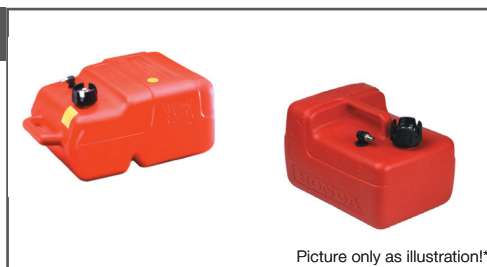

Fuel System

Fuel Tanks & Fuel Lines

Fuel tanks

Application: BF5A ~ BF250A

Picture only as illustration*

Part Number	Specifications	Comments
17500-ZZ5-003	Plastic Fuel Tank - 12 litre capacity - fuel gauge integrated in fuel cap	BF5A ~ BF250A
17500-ZV5-905	Plastic Fuel Tank - 25 litre capacity - fuel gauge integrated in fuel cap	BF5A ~ BF250A
06175-881-C41ZA	Metal Fuel tank - 5 litres capacity with integrated fuel gauge	BF5A / BF8A / BF9.9A / BF15A

Fuel Line

Application: BF5A ~ BF250A

Picture only as illustration*

Part Number	Specification (D & P)	Comments
17700-881-C03ZA	Fuel Line - inc fittings & Priming Bulb	BF5A ~ BF8A
17700-ZW9-030		BF8D ~ BF90
04101-ZW9-010		BF9.9A ~ BF130A
17700-ZY3-010		BF60A ~ BF225A - inboard fuel tank fittings
17700-ZY9-000		BF60A ~ BF225A - Portable fuel tank fittings
17700-ZX2-000		BF250A

Fuel filter / Water Separators

Complete Filter Assemblies

Application: BF5A ~ BF250A

Part Number	Specifications
06176-ZW3-801AH	Flow capacity up to 94 litres / hour
06178-ZW1-030GH	Flow capacity up to 113 litres / hour
06177-ZW1-801AH	Flow capacity up to 227 litres / hour
06177-ZY3-003HE	Fuel water separator 150 litres / hour With 2 x straight fuel line connectors (Hose tails)