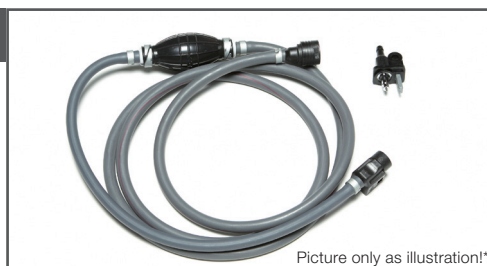

Fuel System

Fuel Tanks & Fuel Lines

Fuel tanks

Application: BF5A ~ BF250A

Picture only as illustration*

Part Number	Specifications	Comments
17500-ZZ5-003	Plastic Fuel Tank - 12 litre capacity - fuel gauge integrated in fuel cap	BF5A ~ BF250A
17500-ZV5-905	Plastic Fuel Tank - 25 litre capacity - fuel gauge integrated in fuel cap	BF5A ~ BF250A
06175-881-C41ZA	Metal Fuel tank - 5 litres capacity with integrated fuel gauge	BF5A / BF8A / BF9.9A / BF15A

Fuel Line

Application: BF5A ~ BF250A

Picture only as illustration*

Part Number	Specification (D & P)	Comments
17700-881-C03ZA	Fuel Line - inc fittings & Priming Bulb	BF5A ~ BF8A
17700-ZW9-030		BF8D ~ BF90
04101-ZW9-010		BF9.9A ~ BF130A
17700-ZY3-010		BF60A ~ BF225A - inboard fuel tank fittings
17700-ZY9-000		BF60A ~ BF225A - Portable fuel tank fittings
17700-ZX2-000		BF250A

Fuel filter / Water Separators

Complete Filter Assemblies

Application: BF5A ~ BF250A

Part Number	Specifications
06176-ZW3-801AH	Flow capacity up to 94 litres / hour
06178-ZW1-030GH	Flow capacity up to 113 litres / hour
06177-ZW1-801AH	Flow capacity up to 227 litres / hour
06177-ZY3-003HE	Fuel water separator 150 litres / hour With 2 x straight fuel line connectors (Hose tails)

Picture only as illustration!*

Replacement Filter Cartridges

Application: BF5A ~ BF250A

Part Number	Specifications
17670-ZW3-801AH	Flow capacity up to 94 litres / hour
17670-ZW1-030GH	Flow capacity up to 113 litres / hour
17670-ZW1-801AH	Flow capacity up to 227 litres / hour
17670-ZY3-003HE	Flow capacity of 150 litres / hour